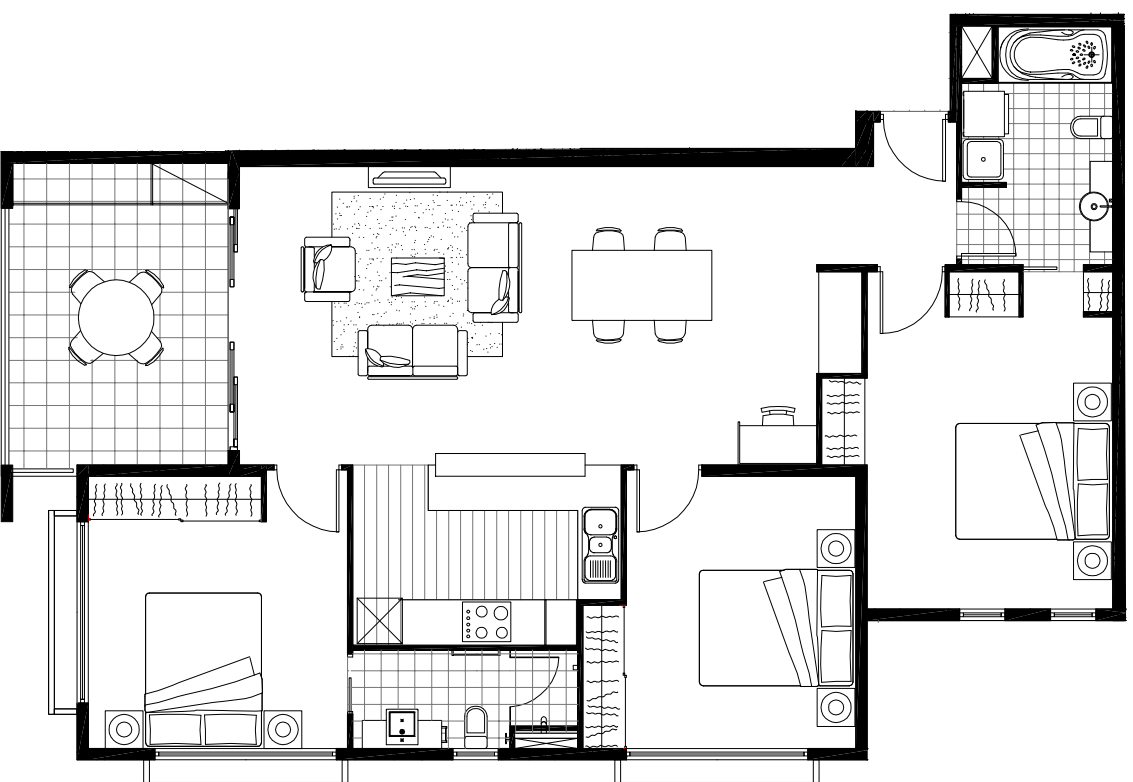

TYPE I
UNIT 36
UNIT 37

TYPE J
UNIT 39

TYPICAL UNIT PLANS TYPE I & J

2 AUGUST 2010 84,084,4306
 PROPERTIES AUSTRALIA PTY LTD
 1:100@A4, 1:200@A3